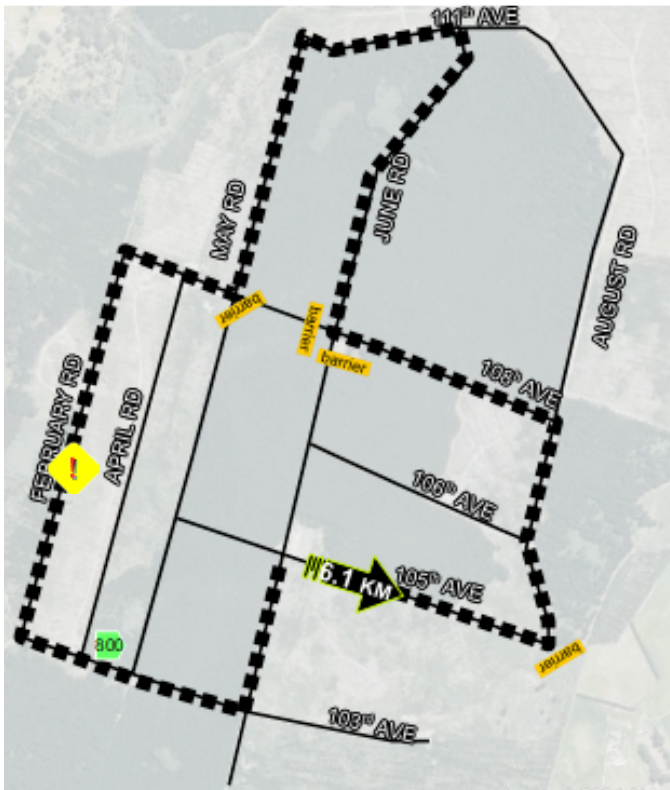

Winter Solstice 2024

SCHEDULE

Saturday 29th June

- 6:30am Chaney's Forest Gate Open
 6:30am Vehicle Check
7.00am Chaney's Forest Gate Locked
 7.10am Mushers meeting **please collect bibs from Gazebo**
 7:45am Races start, race order as follows;
- Rig Race (6, 4, 3 and 2 together)
 - Single Dog Scooter
 - Two Dog Scooter
 - Single Dog Bikejor
 - Veteran Scooter & Bikejor
 - Canicross
 - Pee Wee Races

12 Noon Prize Giving & Lunch. Location: Belfast Pony Club, 29 Spencerville Road

Sunday 30th June

- 6:30am Chaney's Forest Gate Open
 6:30am Vehicle Check
7.00am Chaney's Forest Gate Locked
 7:30am Races start, race order as follows;
- Rig Race (6, 4, 3 and 2 together)
 - Single Dog Scooter
 - Two Dog Scooter
 - Single Dog Bikejor
 - Veteran Scooter & Bikejor
 - Canicross
 - Pee Wee Races

YOU'RE IN SAFE HANDS

12 Noon Prize Giving. Location: The Peg Tavern, 899 Main North Road, Belfast.

PARKING

1. HAMPTON	7. NORTHWAY	13. O'CONNOR/BAR	19. LEACH	25. HOWARD
2. POTTER	8. HUNTER	14. FRANKLIN	20. CASTLE	26. FORD
3. WHITLEY	9. WILSON-HANGER	15. AHNFELDT	21. HUEREA	
4. LOOSER	10. KIM WILSON	16. CAMPBELL/PINEY	22. ROCK	
5. NORTHWAY	11. PERANO	17. TAYLOR	23. CAMPBELL-POOKE	
6. BURT	12. MECHIN	18. COOK	24. HUGHES	

Winter Solstice 2024

TRAILS

Trails are subject to change, this map is a guide only. At all times follow the flags.

RIG – 6.1KM

SCOOTER & BIKEJORING – 3.7KM

CANICROSS VETERANS JNRADV – 2.2KM

JUNIORS BEGINNER – 0.3KM