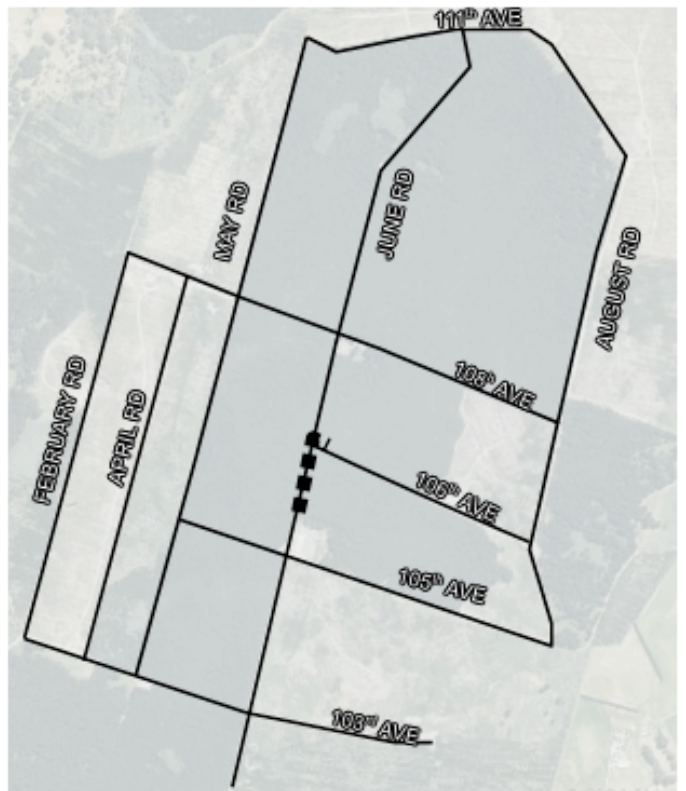

Winter Solstice 2024

SCHEDULE

Saturday 29th June

- 6:30am Chaney's Forest Gate Open
 6:30am Vehicle Check
7.00am Chaney's Forest Gate Locked
 7.10am Mushers meeting **please collect bibs from Gazebo**
 7:45am Races start, race order as follows;
- Rig Race (6, 4, 3 and 2 together)
 - Single Dog Scooter
 - Two Dog Scooter
 - Single Dog Bikejor
 - Veteran Scooter & Bikejor
 - Canicross
 - Pee Wee Races

12 Noon Prize Giving & Lunch. Location: Belfast Pony Club, 29 Spencerville Road

Sunday 30th June

- 6:30am Chaney's Forest Gate Open
 6:30am Vehicle Check
7.00am Chaney's Forest Gate Locked
 7:30am Races start, race order as follows;
- Rig Race (6, 4, 3 and 2 together)
 - Single Dog Scooter
 - Two Dog Scooter
 - Single Dog Bikejor
 - Veteran Scooter & Bikejor
 - Canicross
 - Pee Wee Races

YOU'RE IN SAFE HANDS

12 Noon Prize Giving. Location: The Peg Tavern, 899 Main North Road, Belfast.

PARKING

1. HAMPTON	7. NORTHWAY	13. O'CONNOR/BAR	19. LEACH	25. HOWARD
2. POTTER	8. HUNTER	14. FRANKLIN	20. CASTLE	26. FORD
3. WHITLEY	9. WILSON-HANGER	15. AHNFELDT	21. HUEREA	
4. LOOSER	10. KIM WILSON	16. CAMPBELL/PINEY	22. ROCK	
5. NORTHWAY	11. PERANO	17. TAYLOR	23. CAMPBELL-POOKE	
6. BURT	12. MECHIN	18. COOK	24. HUGHES	

Winter Solstice 2024

TRAILS

Trails are subject to change, this map is a guide only. At all times follow the flags.

RIG – 6.1KM

SCOOTER & BIKEJORING – 3.7KM

CANICROSS VETERANS JNRADV – 2.2KM

JUNIORS BEGINNER – 0.3KM