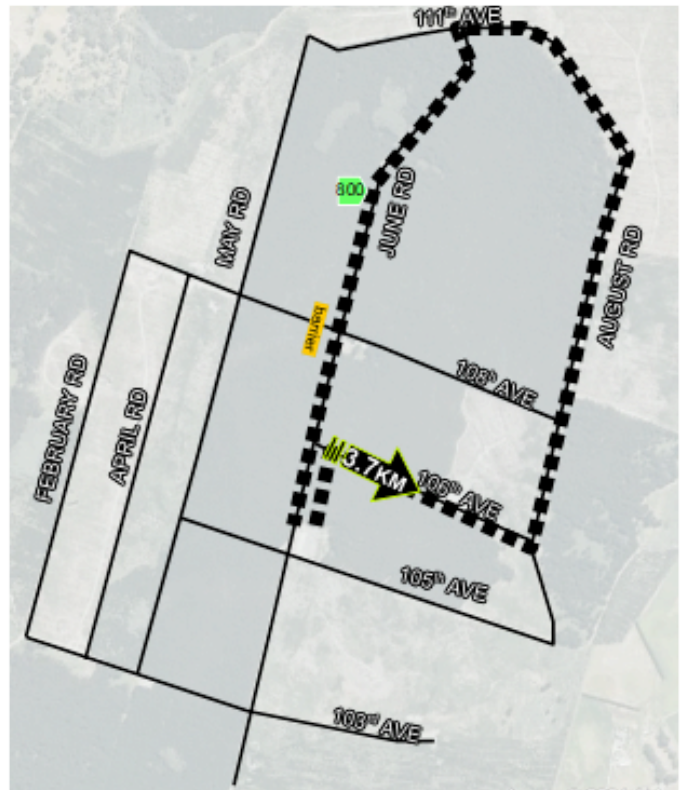

Winter Solstice 2024

SCHEDULE

Saturday 29th June

- 6:30am Chaney's Forest Gate Open
 6:30am Vehicle Check
7.00am Chaney's Forest Gate Locked
 7.10am Mushers meeting **please collect bibs from Gazebo**
 7:45am Races start, race order as follows;
- Rig Race (6, 4, 3 and 2 together)
 - Single Dog Scooter
 - Two Dog Scooter
 - Single Dog Bikejor
 - Veteran Scooter & Bikejor
 - Canicross
 - Pee Wee Races

12 Noon Prize Giving & Lunch. Location: Belfast Pony Club, 29 Spencerville Road

Sunday 30th June

- 6:30am Chaney's Forest Gate Open
 6:30am Vehicle Check
7.00am Chaney's Forest Gate Locked
 7:30am Races start, race order as follows;
- Rig Race (6, 4, 3 and 2 together)
 - Single Dog Scooter
 - Two Dog Scooter
 - Single Dog Bikejor
 - Veteran Scooter & Bikejor
 - Canicross
 - Pee Wee Races

YOU'RE IN SAFE HANDS

12 Noon Prize Giving. Location: The Peg Tavern, 899 Main North Road, Belfast.

PARKING

1. HAMPTON	7. NORTHWAY	13. O'CONNOR/BAR	19. LEACH	25. HOWARD
2. POTTER	8. HUNTER	14. FRANKLIN	20. CASTLE	26. FORD
3. WHITLEY	9. WILSON-HANGER	15. AHNFELDT	21. HUEREA	
4. LOOSER	10. KIM WILSON	16. CAMPBELL/PINEY	22. ROCK	
5. NORTHWAY	11. PERANO	17. TAYLOR	23. CAMPBELL-POOKE	
6. BURT	12. MECHIN	18. COOK	24. HUGHES	

Winter Solstice 2024

TRAILS

Trails are subject to change, this map is a guide only. At all times follow the flags.

RIG – 6.1KM

SCOOTER & BIKEJORING – 3.7KM

CANICROSS VETERANS JNRADV – 2.2KM

JUNIORS BEGINNER – 0.3KM