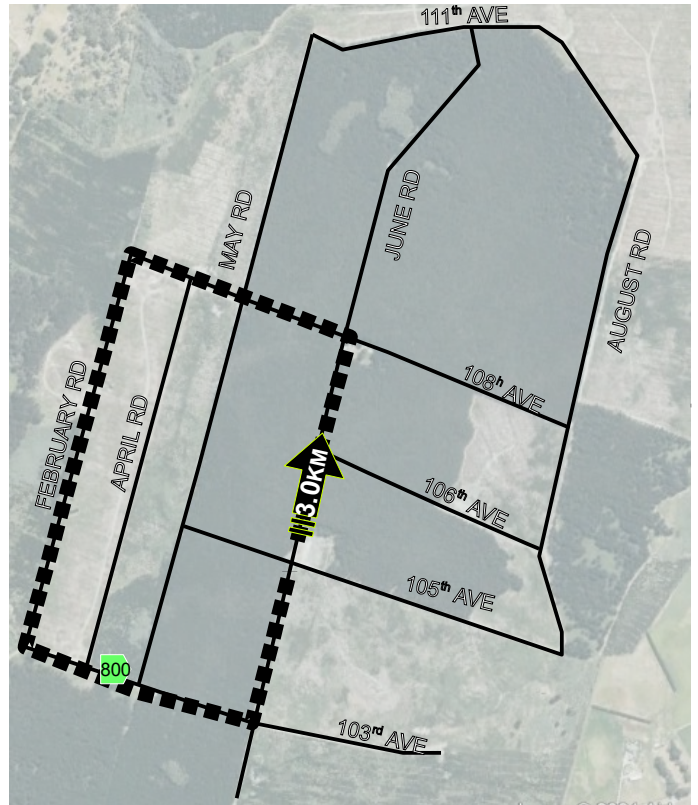

## SATURDAY

trails are subject to change based on weather and forestry ops at all times follow the flags

RIG – 7.1KM

SCOOTER & BIKEJORING – 4.2KM

CANICROSS VETERANS JNRADV – 2.2KM

JUNIORS BEGINNER – 0.4KM

# DOUBLE BANGER 2024 - TRAILS

## SUNDAY

trails are subject to change based on weather and forestry ops at all times follow the flags

RIG – 7.1KM

RELAY TEAMS – 3.0KM

SHORT RACE (Open Scooter, Vets & Juniors Adv) – 2.2KM

CANI-WADDLE – 1.4KM