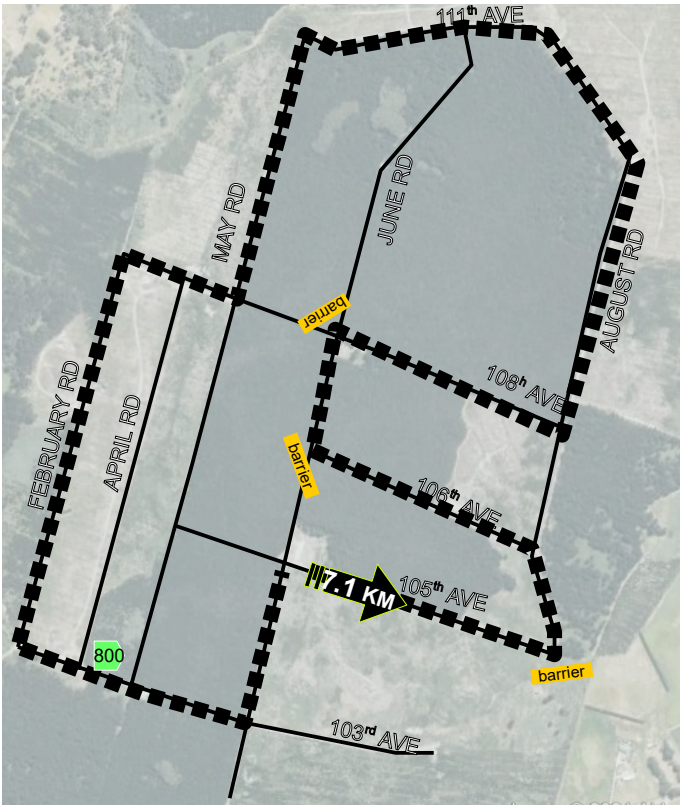

## SATURDAY

trails are subject to change based on weather and forestry ops at all times follow the flags

RIG – 7.1KM

SCOOTER & BIKEJORING – 4.2KM

CANICROSS VETERANS JNRADV – 2.2KM

JUNIORS BEGINNER – 0.4KM

# DOUBLE BANGER 2024 - TRAILS

## SUNDAY

trails are subject to change based on weather and forestry ops at all times follow the flags

RIG – 7.1KM

RELAY TEAMS – 3.0KM

SHORT RACE (Open Scooter, Vets & Juniors Adv) – 2.2KM

CANI-WADDLE – 1.4KM