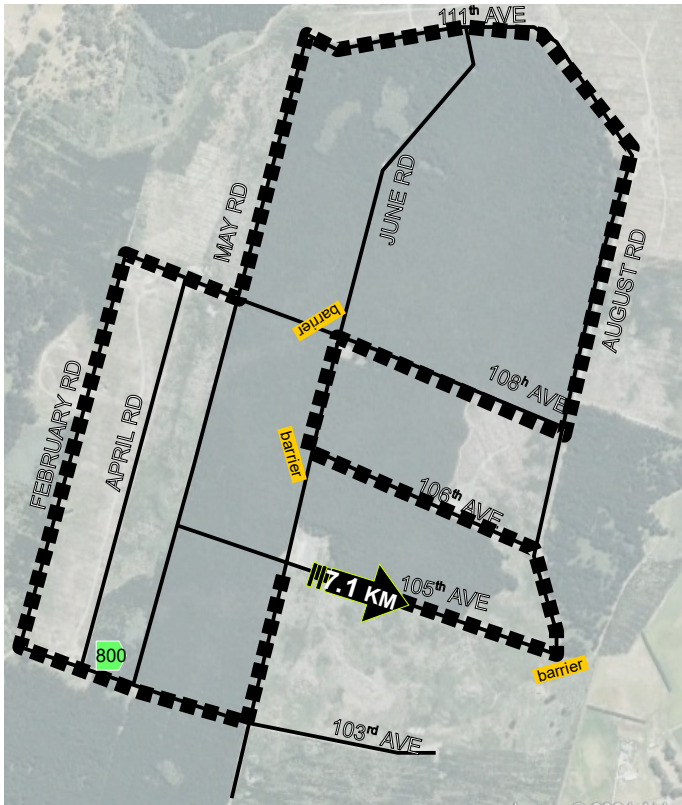

# DOUBLE BANGER 2024 - TRAILS

## SATURDAY

trails are subject to change based on weather and forestry ops at all times follow the flags

RIG – 7.1KM

SCOOTER & BIKEJORING – 4.2KM

CANICROSS VETERANS JNRADV – 2.2KM

JUNIORS BEGINNER – 0.4KM

## SUNDAY

trails are subject to change based on weather and forestry ops at all times follow the flags

RIG – 7.1KM

RELAY TEAMS – 3.0KM

SHORT RACE (Open Scooter, Vets & Juniors Adv) – 2.2KM

CANI-WADDLE – 1.4KM