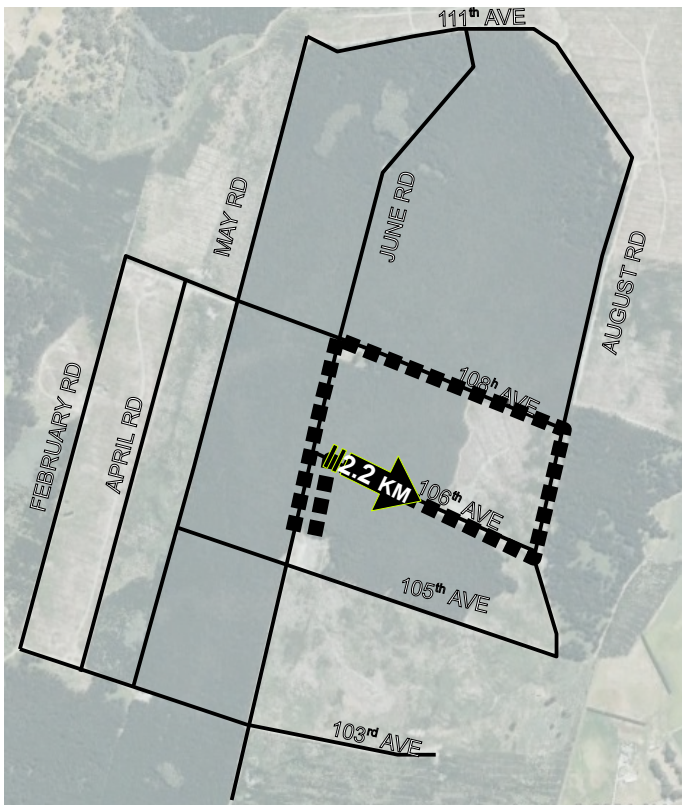

## SATURDAY

trails are subject to change based on weather and forestry ops at all times follow the flags

RIG – 7.1KM

SCOOTER & BIKEJORING – 4.2KM

CANICROSS VETERANS JNRADV – 2.2KM

JUNIORS BEGINNER – 0.4KM

# DOUBLE BANGER 2024 - TRAILS

## SUNDAY

trails are subject to change based on weather and forestry ops at all times follow the flags

RIG – 7.1KM

RELAY TEAMS – 3.0KM

SHORT RACE (Open Scooter, Vets & Juniors Adv) – 2.2KM

CANI-WADDLE – 1.4KM