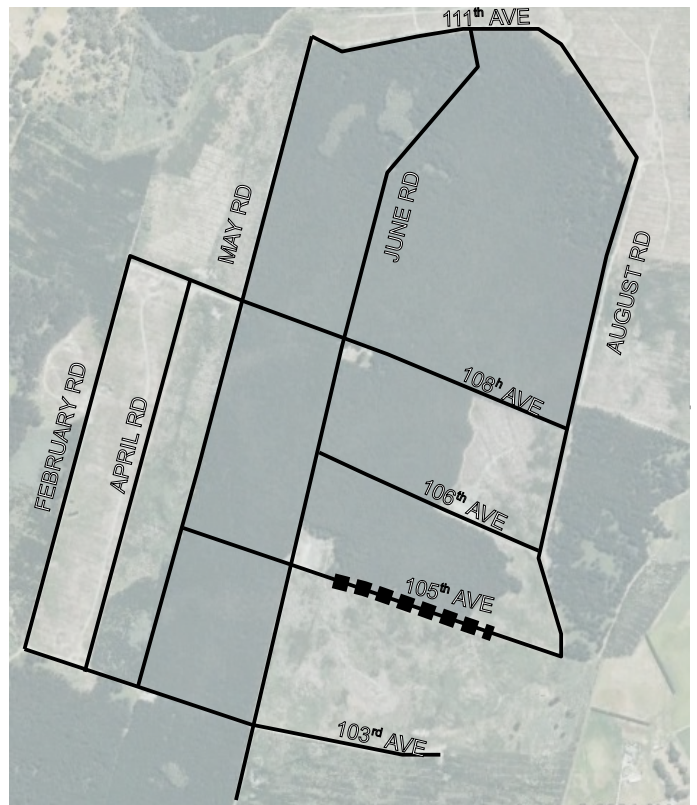

## SATURDAY

trails are subject to change based on weather and forestry ops at all times follow the flags

RIG – 7.1KM

SCOOTER & BIKEJORING – 4.2KM

CANICROSS VETERANS JNRADV – 2.2KM

JUNIORS BEGINNER – 0.4KM

# DOUBLE BANGER 2024 - TRAILS

## SUNDAY

trails are subject to change based on weather and forestry ops at all times follow the flags

RIG – 7.1KM

RELAY TEAMS – 3.0KM

SHORT RACE (Open Scooter, Vets & Juniors Adv) – 2.2KM

CANI-WADDLE – 1.4KM