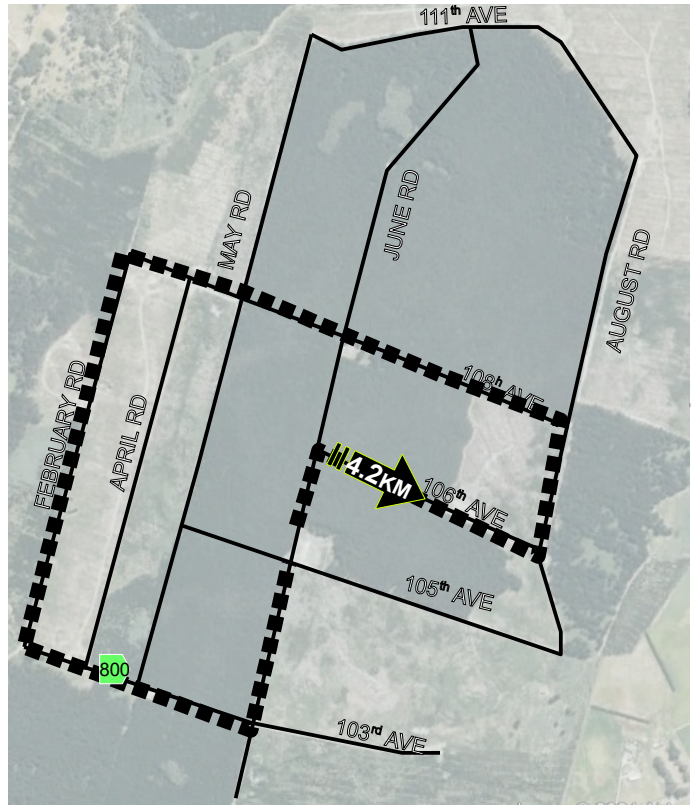

# DOUBLE BANGER 2024 - TRAILS

## SATURDAY

trails are subject to change based on weather and forestry ops at all times follow the flags

RIG – 7.1KM

SCOOTER & BIKEJORING – 4.2KM

CANICROSS VETERANS JNRADV – 2.2KM

JUNIORS BEGINNER – 0.4KM

## SUNDAY

trails are subject to change based on weather and forestry ops at all times follow the flags

RIG – 7.1KM

RELAY TEAMS – 3.0KM

SHORT RACE (Open Scooter, Vets & Juniors Adv) – 2.2KM

CANI-WADDLE – 1.4KM